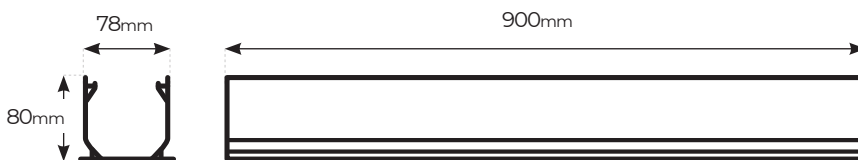

Details

Channel Material :	High Density Polyethylene
Load Class :	A15 (1.5 Tonne)
Length :	900mm
Width (Internal) :	78mm
Depth (Overall) :	80mm
Weight :	1.7kg
Grating :	Grey Wave Pattern Grate
Accessories :	Connector, End Cap, End Cap Outlet, Corner Unit

End Caps Outlets are used at either end of the run to allow a pipe to be connected and water to be drained.

Corner Units can be used to make 90 Degree angles between channels so that you can take your channel round corners, you won't have to cut your channel.